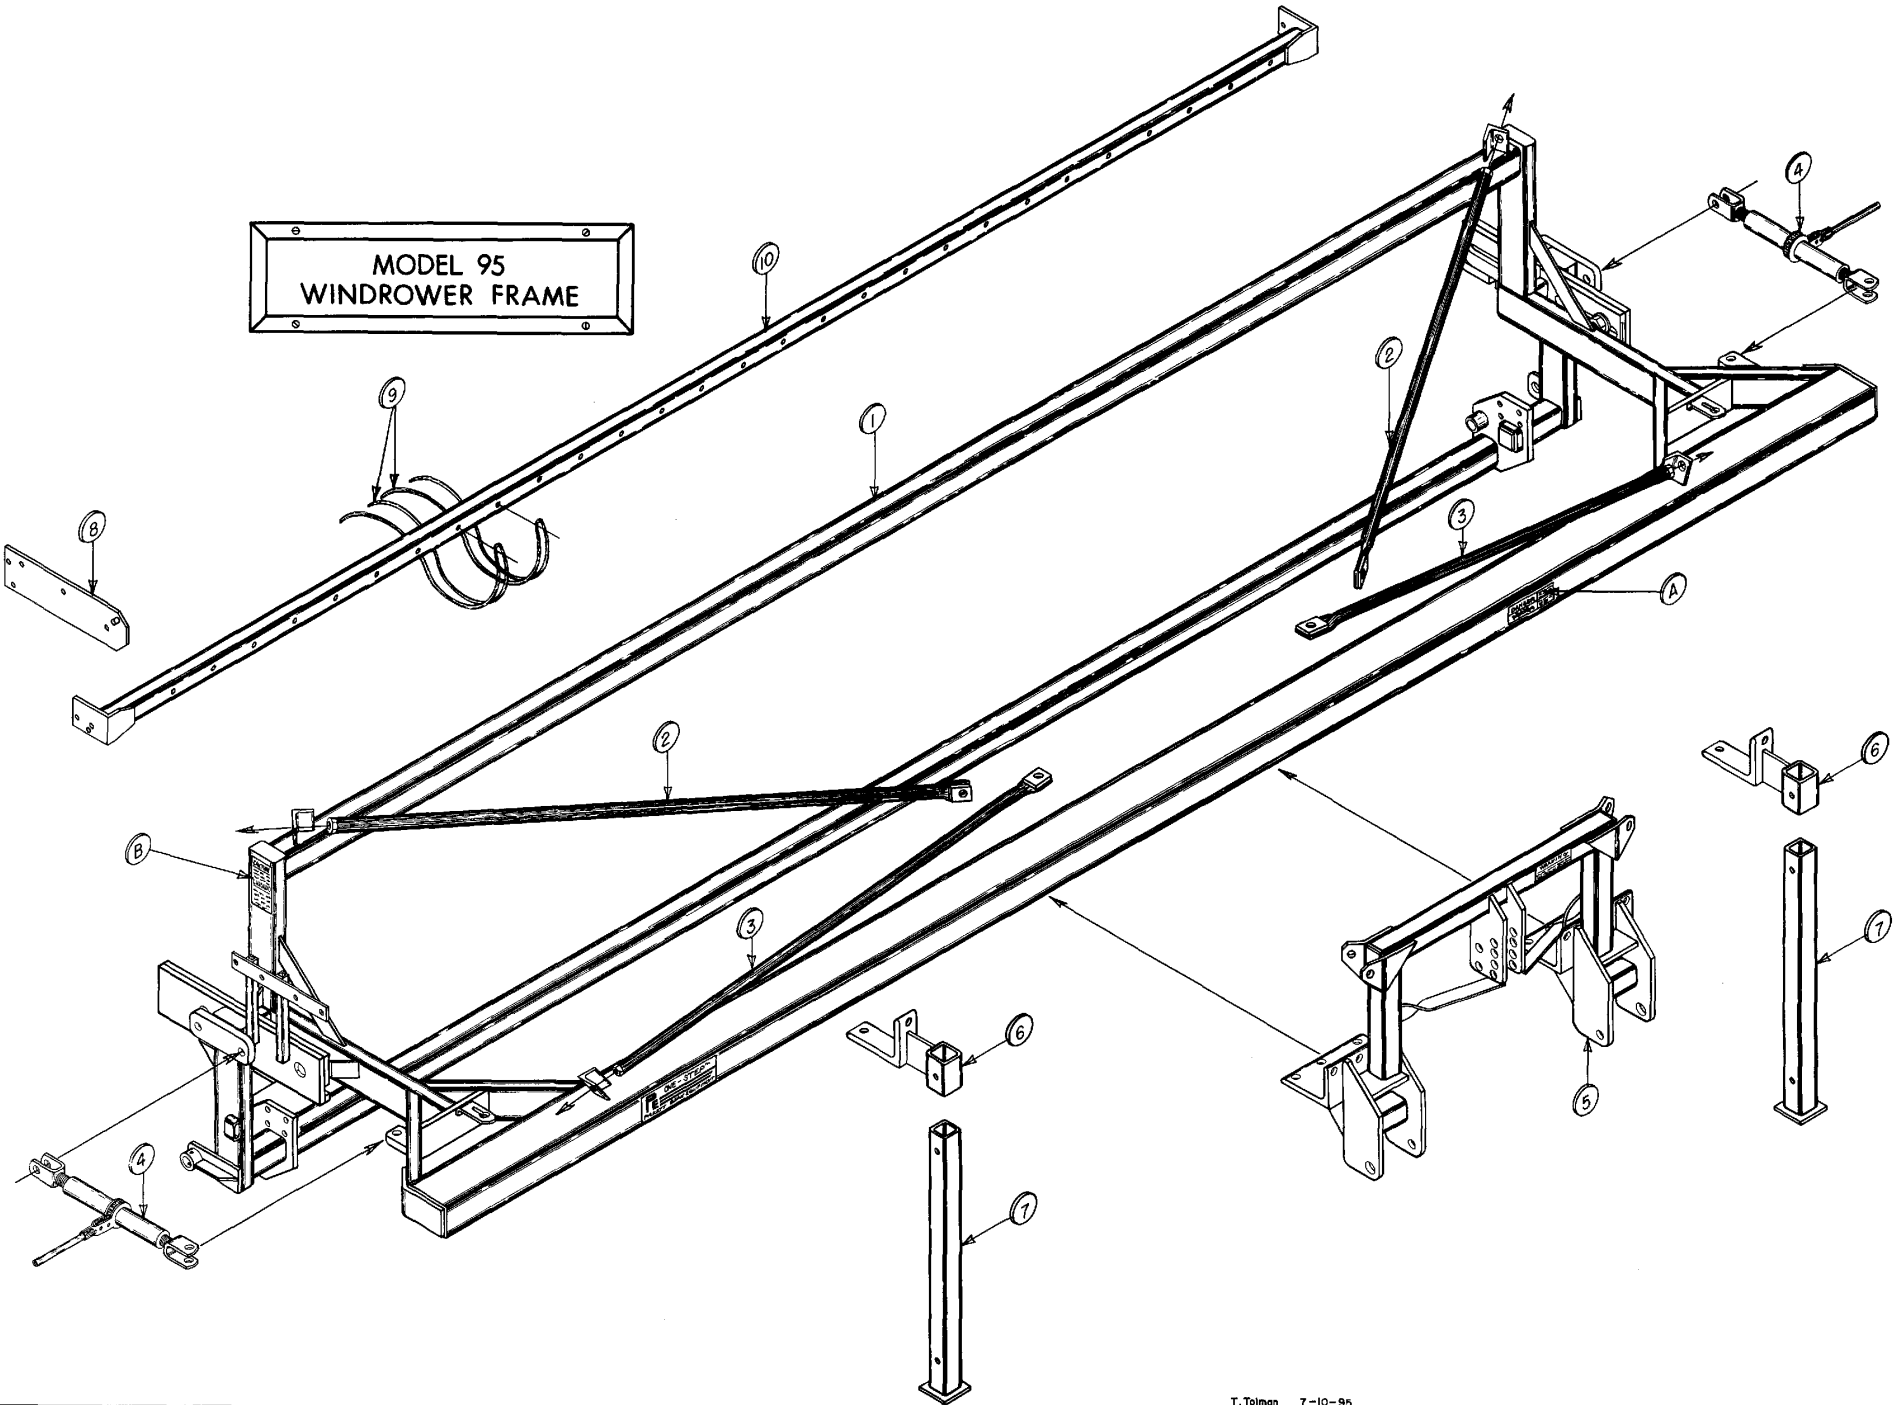

WINDROWER

PICKETT EQUIPMENT

SECTION 1

Main Frames & Hitches Parts Listing 1994-Present

Pickett Equipment

976 East Main Street * Phone: 208-678-0855 * www.pickettequipment.com
Burley, Idaho 83318 * Fax: 208-678-1404 * pickett@rvmi.com

MODEL 95
WINDROWER FRAME

FRAME–MODEL 1068 & 1268 WINDROWER (1994–Present)

Parts List

<u>Item No.</u>	<u>Part No.</u>		<u>Description</u>
	<u>1068</u>	<u>1268</u>	
1.	900099-1068T	900099-1268T	Main Frame–3-Point Hitch Model
Not Shown	900099-1068P	900099-1268P	Main Frame–Pull Tongue Model
2.	800040	800029	Rear Guy Rod
3.	800039	800028	Front Guy Rod
4.	120003	120003	Turnbuckle Ratchet Jack
5.	800001	800001	Three Point Hitch
6.	901095	901095	Jack Stand Mount–3-Point Hitch Model Only
7.	901101	901101	Jack Stand–3-Point Hitch Model Only
8.	901108	901108	Hold Down Rod Mounting Plate–2 Required
9.	118002	118002	Hold Down Rod
10.	901240	901241	Hold Down Rod Mount
Not Shown	900464	900464	Pull Tongue Hitch–Main Frame
Not Shown	900085-1068	900085-1268	Pickup Head Height Adjustment Assembly
Not Shown	900088	900088	Lower Ram Mount
Not Shown	103027	103027	2½" × 8" Hydraulic Ram
Not Shown	901100	901100	Hitch Yoke Assembly
Not Shown	110000	110000	Screw Jack–Pull Tongue Only