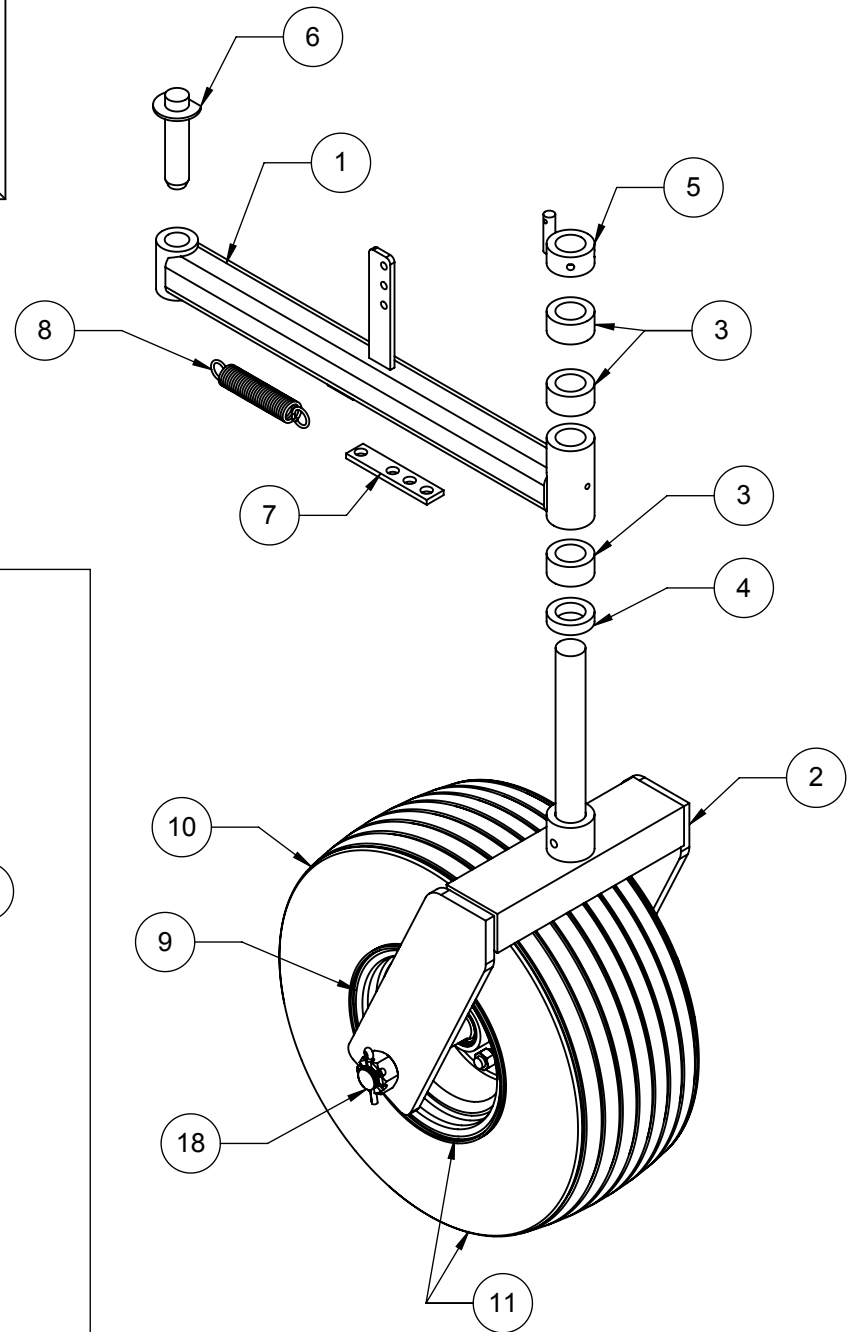

## Combine Pickup Head Gauge Wheel Conversion Kits

## **Section 8**

Combine Pickup Head / RH Gauge Wheel & Arm Kit (405041) .....	2-3
Combine Pickup Head / LH Gauge Wheel & Arm Kit (405042) .....	4-5

Return to this page by clicking the upper right corner of any page in this section.

Combine Pickup Head Kit #405041  
R.H. Gauge Wheel Arm (Complete)

Detail View

### Parts List

<u>Item No.</u>	<u>Part No.</u>	<u>Qty</u>	<u>Description</u>
1.	940501-B	1	R.H. Gauge Wheel Arm
2.	940500-A	1	Wheel Fork Assembly (Wide Frame) (1999-Present)
3.	940507	3	Wheel Mount Spacer (1" Thick)
4.	940506	1	Wheel Mount Spacer (½" Thick)
5.	940505	1	Spring Mount Lock Bushing
6.	940292-A	1	Swivel Pin
7.	940018	1	Wheel Fork Spring Mount
8.	119060	1	Wheel Mount Spring
9.	123018		Steel Wheel 8 x 7 (5 on 4.5) (part of item # 11)
10.	120000		Tire (18 x 9.5 - 8) (part of item # 11)
11.	123019	1	Wheel / Tire Assembly (complete) (combination of item #'s 9 & 10)
12.	108136	1	Straddle Hub (includes item #'s 13, 14, 15 & D)
13.	102002	2	1" Straddle Hub Bearing Cup
14.	102001	2	1" Straddle Hub Bearing Cone
15.	119024	2	Hub Seal
16.	990137	1	Straddle Hub Bushing (4-1/8" lg)
17.	990138	1	Straddle Hub Bushing (3-9/16" lg)
18.	990080	1	Straddle Hub Axle (includes items A, B & C)