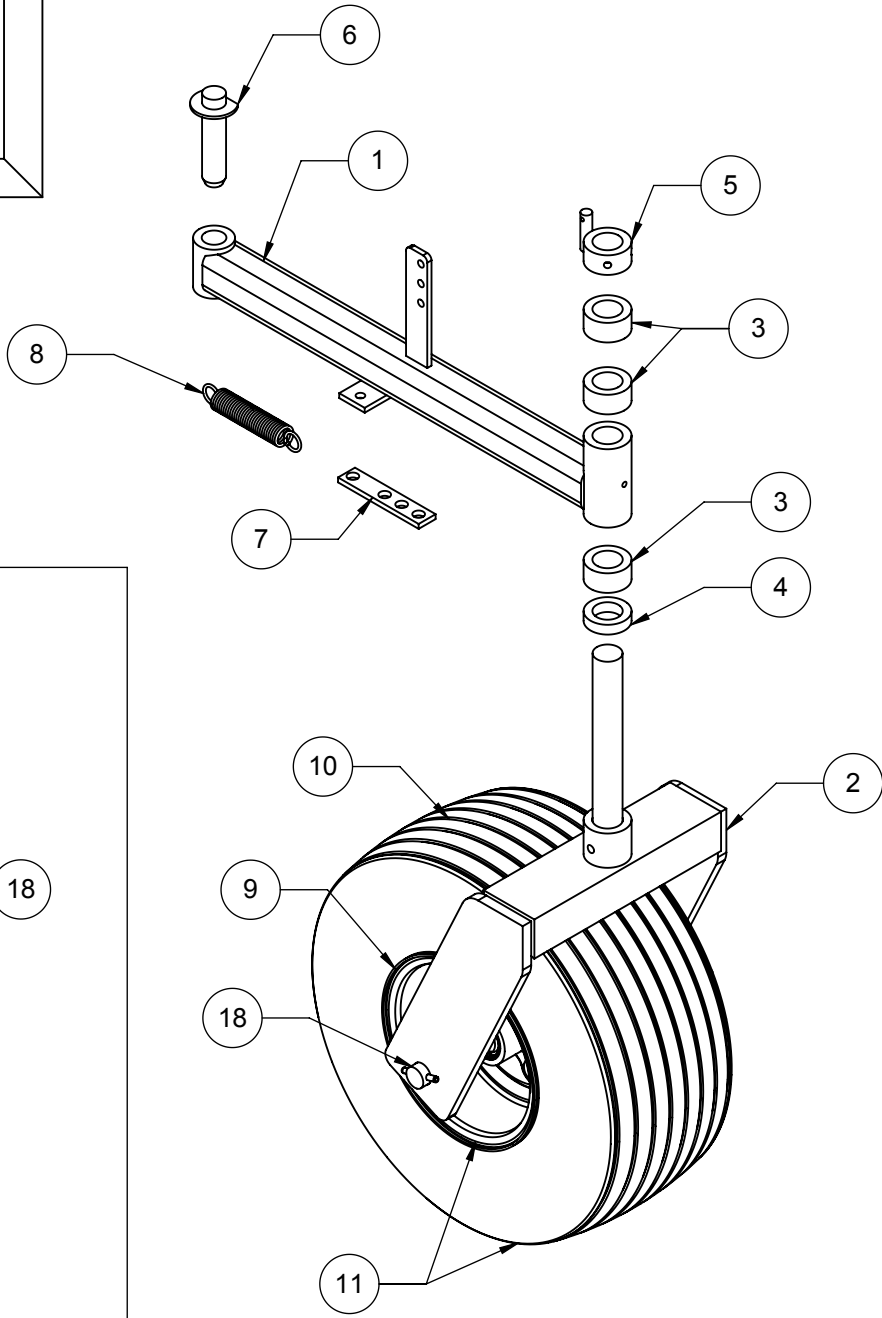

Combine Pickup Head Kit #405041  
R.H. Gauge Wheel Arm (Complete)

Detail View

## Combine Pickup Head / R.H. Gauge Wheel – Arm Kit (# 405041)

### Parts List

<u>Item No.</u>	<u>Part No.</u>	<u>Qty</u>	<u>Description</u>
1.	940501-B	1	R.H. Gauge Wheel Arm
2.	940500-A	1	Wheel Fork Assembly (Wide Frame) (1999-Present)
3.	940507	3	Wheel Mount Spacer (1" Thick)
4.	940506	1	Wheel Mount Spacer (½" Thick)
5.	940505	1	Spring Mount Lock Bushing
6.	940292-A	1	Swivel Pin
7.	940018	1	Wheel Fork Spring Mount
8.	119060	1	Wheel Mount Spring
9.	123018		Steel Wheel 8 x 7 (5 on 4.5) (part of item # 11)
10.	120000		Tire (18 x 9.5 - 8) (part of item # 11)
11.	123019	1	Wheel / Tire Assembly (complete) (combination of item #'s 9 & 10)
12.	108136	1	Straddle Hub (includes item #'s 13, 14, 15 & D)
13.	102002	2	1" Straddle Hub Bearing Cup
14.	102001	2	1" Straddle Hub Bearing Cone
15.	119024	2	Hub Seal
16.	990137	1	Straddle Hub Bushing (4-1/8" lg)
17.	990138	1	Straddle Hub Bushing (3-9/16" lg)
18.	990080	1	Straddle Hub Axle (includes items A, B & C)

### Hardware List

<u>Item No.</u>	<u>Part No.</u>	<u>Qty</u>	<u>Description</u>
A.		1	1" NF Castellated Hex Nut
B.		1	3/16" Cotter Pin
C.		1	¼" Roll Pin
D.		5	½" NF Acorn Wheel Nuts

Combine Pickup Head Kit #405042  
L.H. Guage Wheel Arm (Complete)