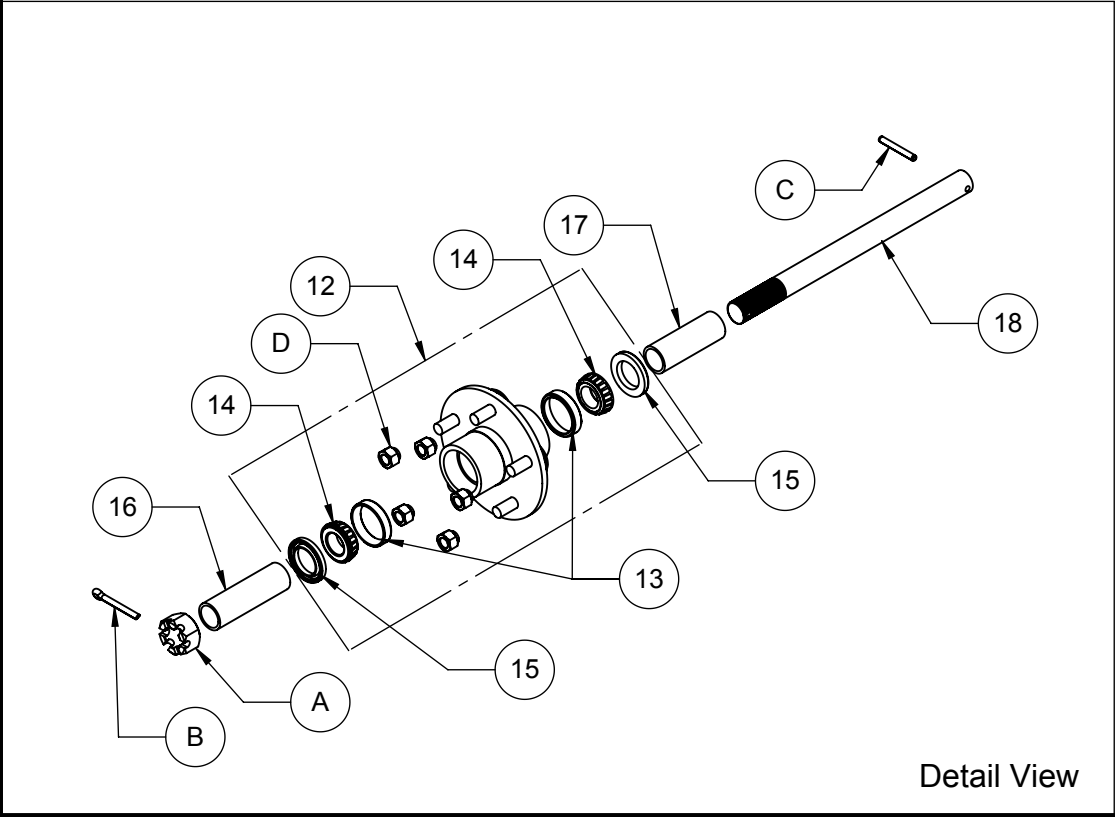

Combine Pickup Head Kit #405041  
R.H. Gauge Wheel Arm (Complete)

Detail View

## Combine Pickup Head / R.H. Gauge Wheel – Arm Kit (# 405041)

### Parts List

<u>Item No.</u>	<u>Part No.</u>	<u>Qty</u>	<u>Description</u>
1.	940501-B	1	R.H. Gauge Wheel Arm
2.	940500-A	1	Wheel Fork Assembly (Wide Frame) (1999-Present)
3.	940507	3	Wheel Mount Spacer (1" Thick)
4.	940506	1	Wheel Mount Spacer (½" Thick)
5.	940505	1	Spring Mount Lock Bushing
6.	940292-A	1	Swivel Pin
7.	940018	1	Wheel Fork Spring Mount
8.	119060	1	Wheel Mount Spring
9.	123018		Steel Wheel 8 x 7 (5 on 4.5) (part of item # 11)
10.	120000		Tire (18 x 9.5 - 8) (part of item # 11)
11.	123019	1	Wheel / Tire Assembly (complete) (combination of item #'s 9 & 10)
12.	108136	1	Straddle Hub (includes item #'s 13, 14, 15 & D)
13.	102002	2	1" Straddle Hub Bearing Cup
14.	102001	2	1" Straddle Hub Bearing Cone
15.	119024	2	Hub Seal
16.	990137	1	Straddle Hub Bushing (4-1/8" lg)
17.	990138	1	Straddle Hub Bushing (3-9/16" lg)
18.	990080	1	Straddle Hub Axle (includes items A, B & C)

### Hardware List

<u>Item No.</u>	<u>Part No.</u>	<u>Qty</u>	<u>Description</u>
A.		1	1" NF Castellated Hex Nut
B.		1	3/16" Cotter Pin
C.		1	¼" Roll Pin
D.		5	½" NF Acorn Wheel Nuts

Combine Pickup Head Kit #405042  
L.H. Guage Wheel Arm (Complete)