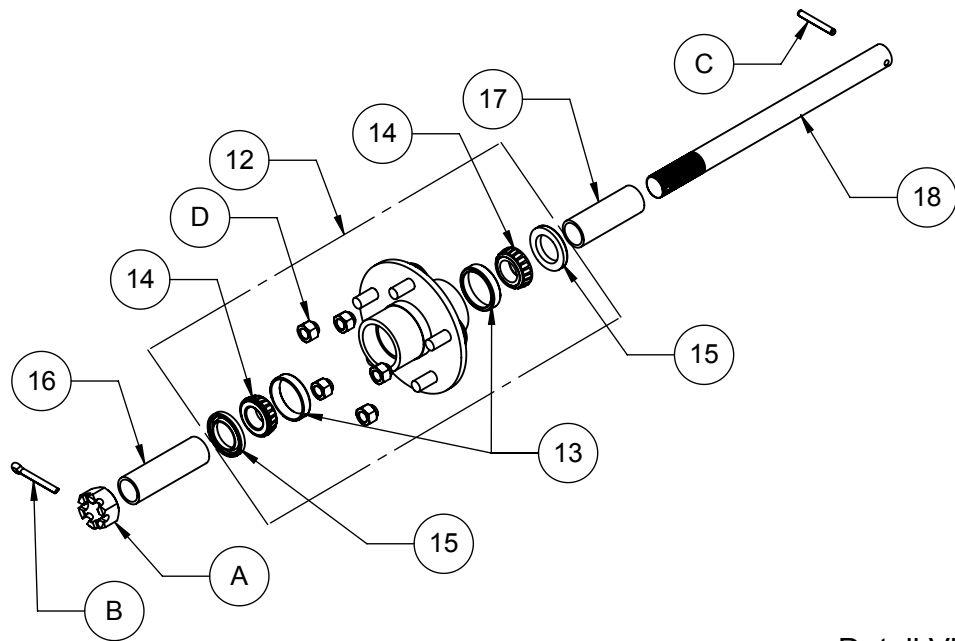

## Combine Pickup Head Gauge Wheel Conversion Kits

## **Section 8**

Combine Pickup Head / RH Gauge Wheel & Arm Kit (405041) .....	2-3
Combine Pickup Head / LH Gauge Wheel & Arm Kit (405042) .....	4-5

Return to this page by clicking the upper right corner of any page in this section.

Combine Pickup Head Kit #405041  
R.H. Gauge Wheel Arm (Complete)

Detail View

### Parts List

<u>Item No.</u>	<u>Part No.</u>	<u>Qty</u>	<u>Description</u>
1.	940501-B	1	R.H. Gauge Wheel Arm
2.	940500-A	1	Wheel Fork Assembly (Wide Frame) (1999-Present)
3.	940507	3	Wheel Mount Spacer (1" Thick)
4.	940506	1	Wheel Mount Spacer (½" Thick)
5.	940505	1	Spring Mount Lock Bushing
6.	940292-A	1	Swivel Pin
7.	940018	1	Wheel Fork Spring Mount
8.	119060	1	Wheel Mount Spring
9.	123018		Steel Wheel 8 x 7 (5 on 4.5) (part of item # 11)
10.	120000		Tire (18 x 9.5 - 8) (part of item # 11)
11.	123019	1	Wheel / Tire Assembly (complete) (combination of item #'s 9 & 10)
12.	108136	1	Straddle Hub (includes item #'s 13, 14, 15 & D)
13.	102002	2	1" Straddle Hub Bearing Cup
14.	102001	2	1" Straddle Hub Bearing Cone
15.	119024	2	Hub Seal
16.	990137	1	Straddle Hub Bushing (4-1/8" lg)
17.	990138	1	Straddle Hub Bushing (3-9/16" lg)
18.	990080	1	Straddle Hub Axle (includes items A, B & C)